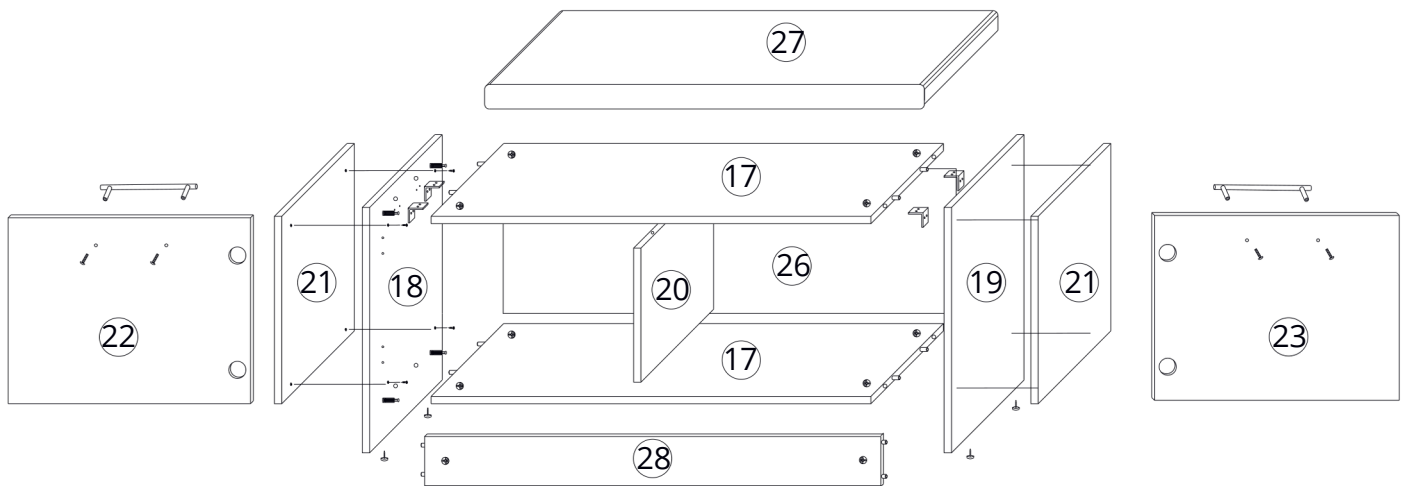

1.47 4x25mm x8	2.69 5x12mm x8	1.16 x15	1.17 x15	1.14 x17	1.30 wood color x13
1.20 x4	1.59 x2	1.2 x4	1.9 x5	2.68 black color x2	
1.62 x4	1.85 black color x8	2.02 x12	1.5 3,5x16mm x48