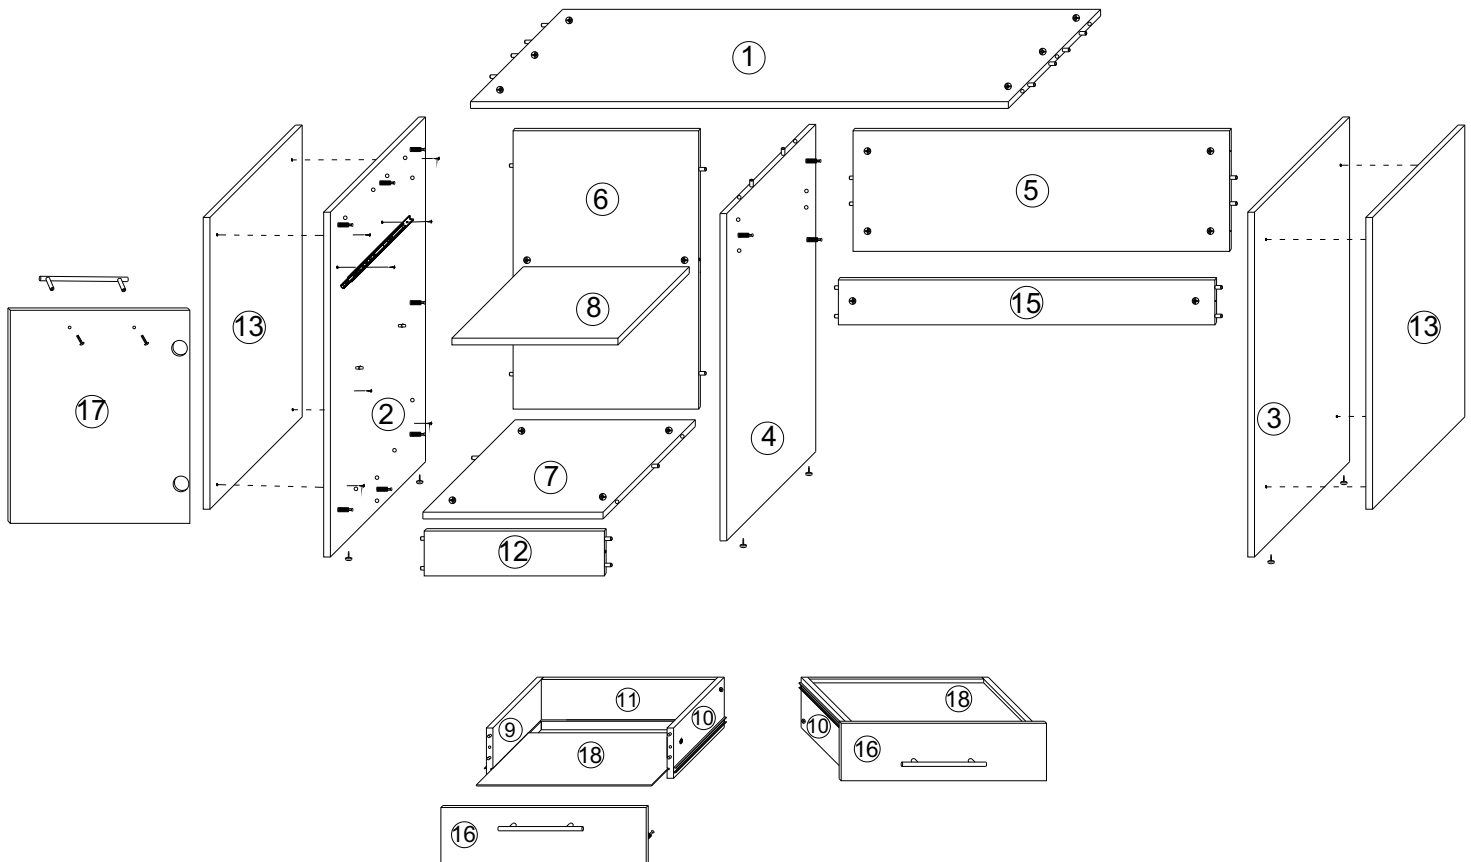

1.5 3.5x16mm x22	1.7 x4	1.6 x1	1.16 x25	1.17 x25	1.30 wood color x19
2.68 black color x6	1.32 x5	2.77 400mm x1	1.47 4x25mm x12	2.69 5x12mm x12	
1.20 x2	1.59 x2	1.2 x4	1.9 x7	1.14 x35	
1.62 x1	1.85 black color x12