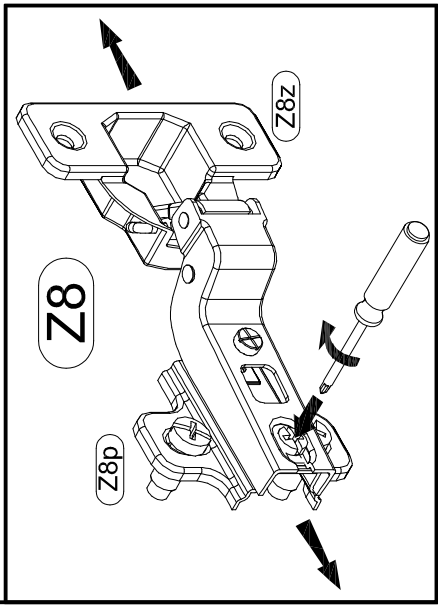

1

Z8p

FRONT

Z8

Z8p

Z8z

Z8p

R24

R24

Z8p

P1

Z8p

R24

P1

Z8p

Z8p

2

R1

W48

U16

R24

Z8p

K2

K2

P1

K2

R1

R1

K2

Z8p

1

R1

K2