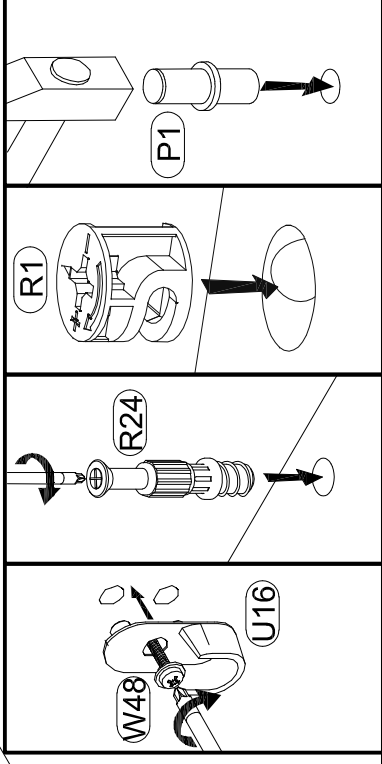

1

Z8p

FRONT

Z8

Z8p

Z8z

Z8p

R24

R24

Z8p

P1

Z8p

R24

P1

Z8p

Z8p

2

R1

W48

U16

R24

Z8p

K2

K2

P1

K2

R1

R1

K2

Z8p

1

R1

K2