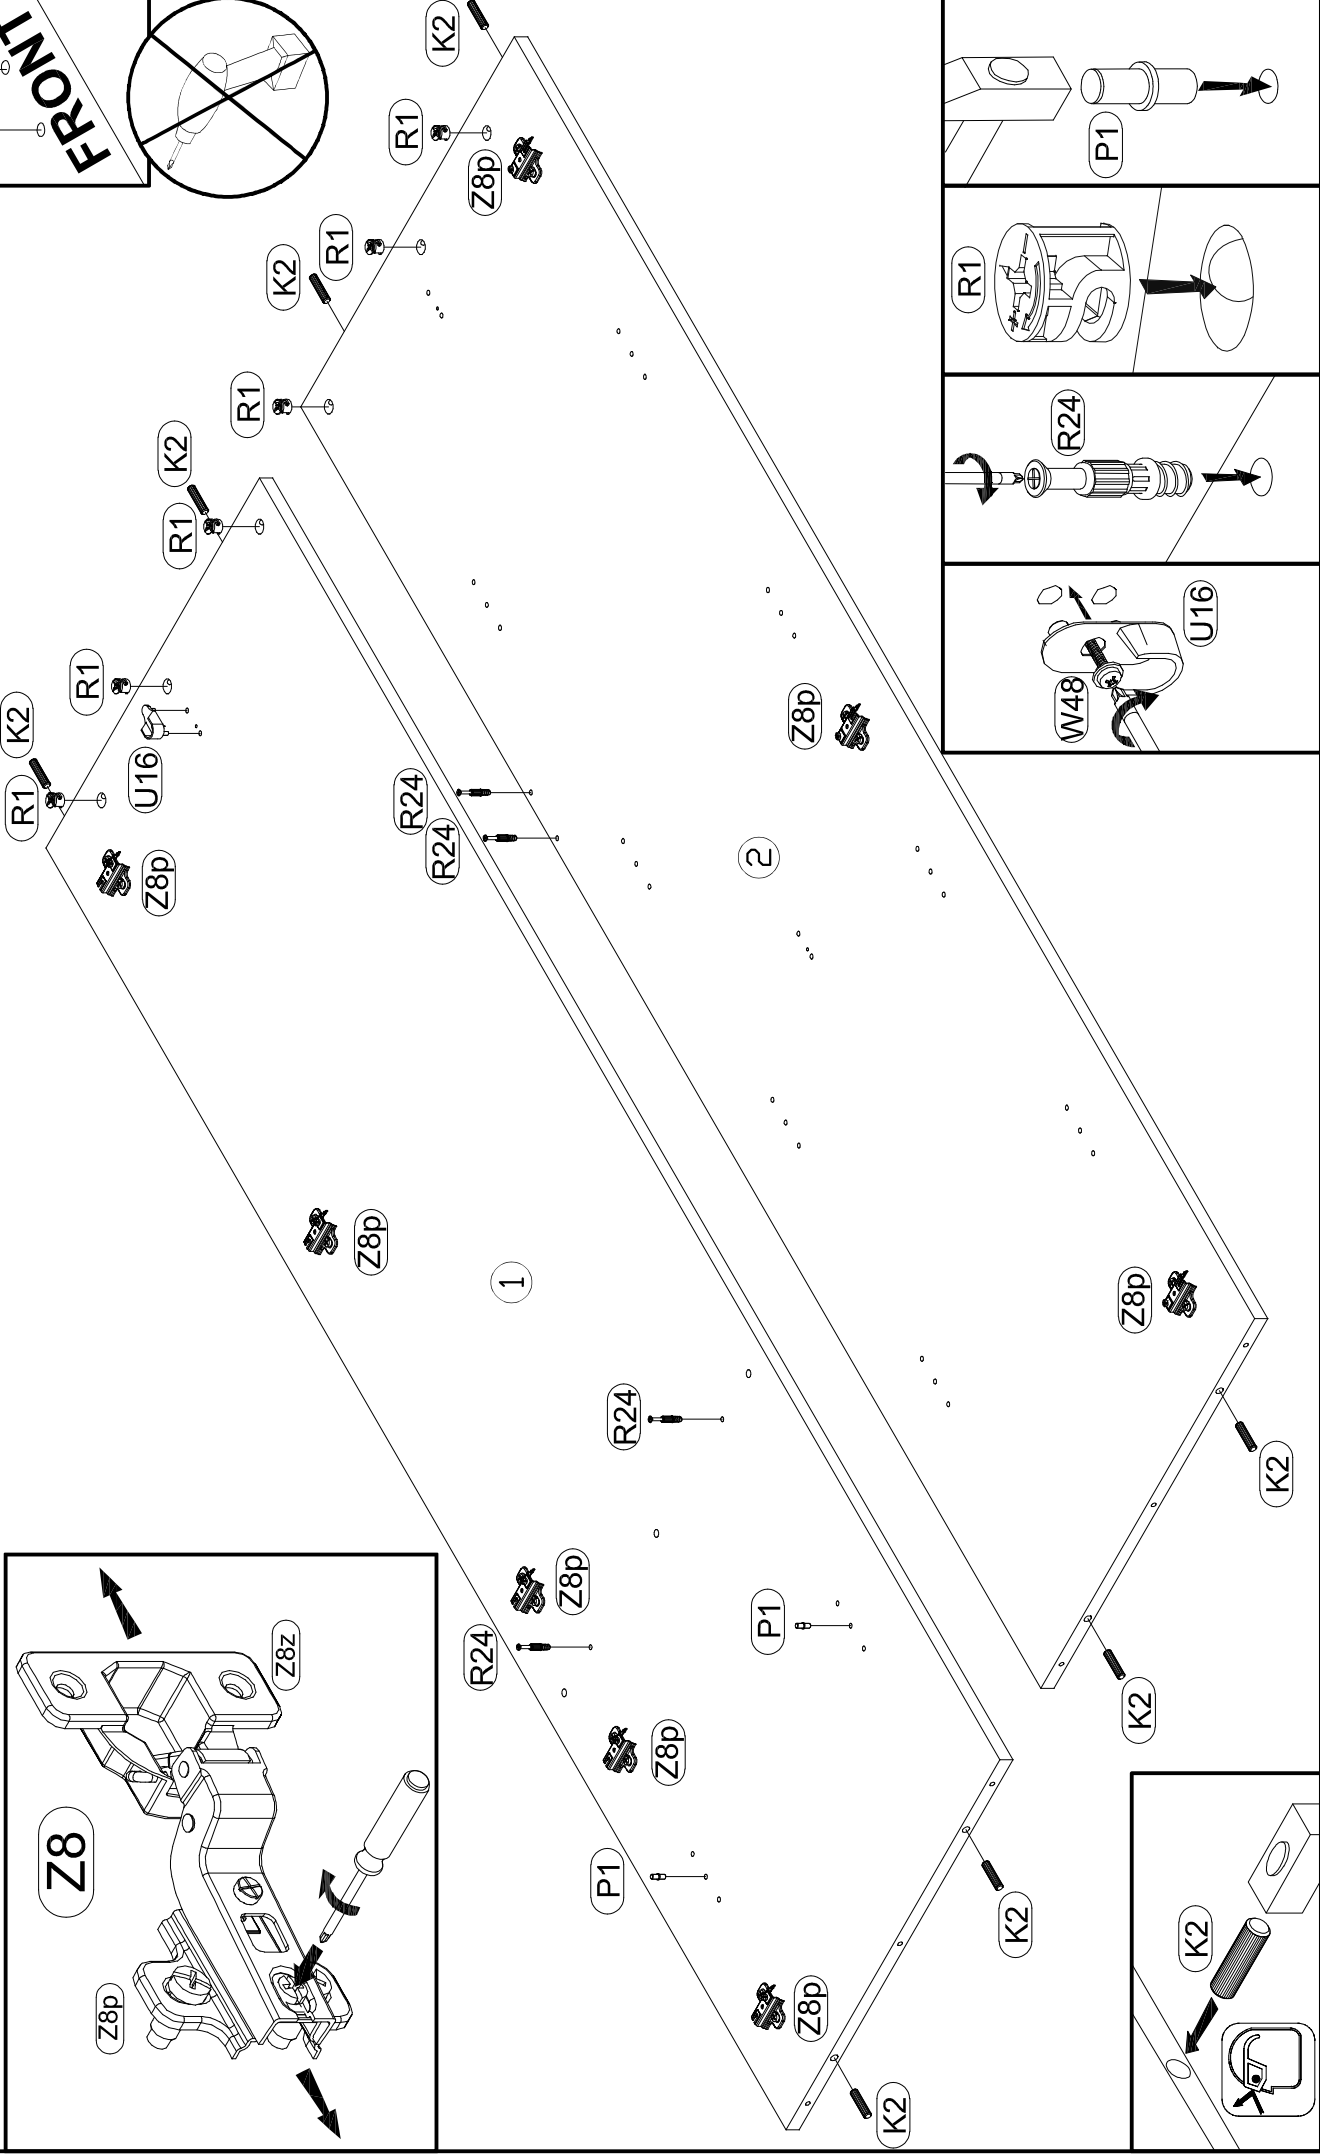

1

Z8p

FRONT

Z8

Z8p

Z8z

Z8p

R24

R24

Z8p

P1

Z8p

R24

P1

Z8p

Z8p

2

R1

W48

U16

R24

Z8p

K2

K2

P1

K2

R1

R1

K2

Z8p

1

R1

K2